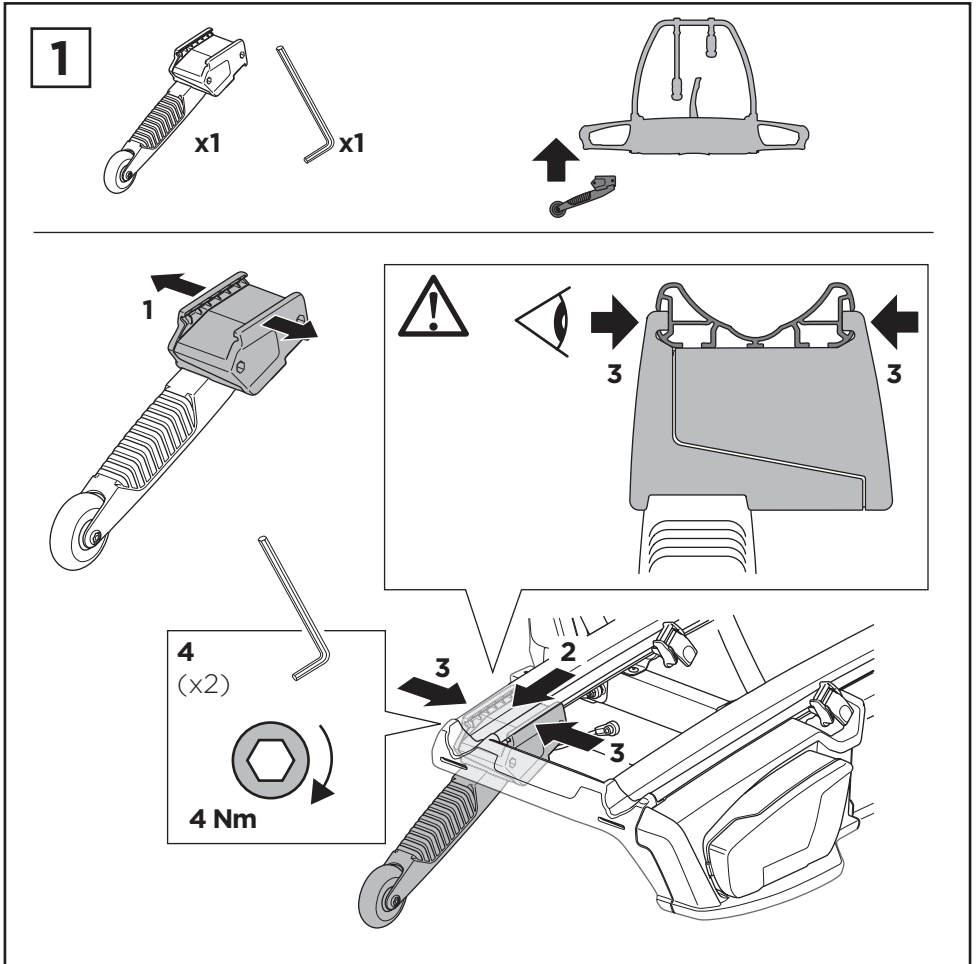

Thule Transport Wheel 9173

➤ Instructions

THULE.COM

917300

C.20150930
501-8085-01

Bring your life
thule.com

2

Not ok
X