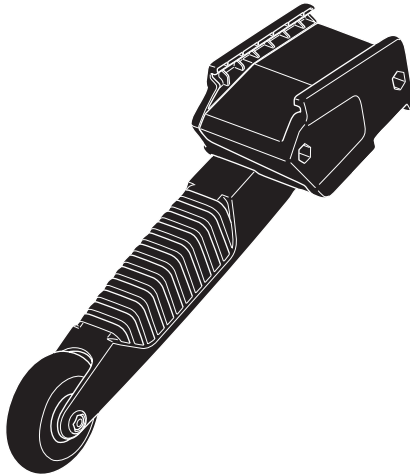

Thule Transport Wheel 9173

➤ Instructions

THULE.COM

917300

C.20150930
501-8085-01

Bring your life
thule.com

2

Not ok
X